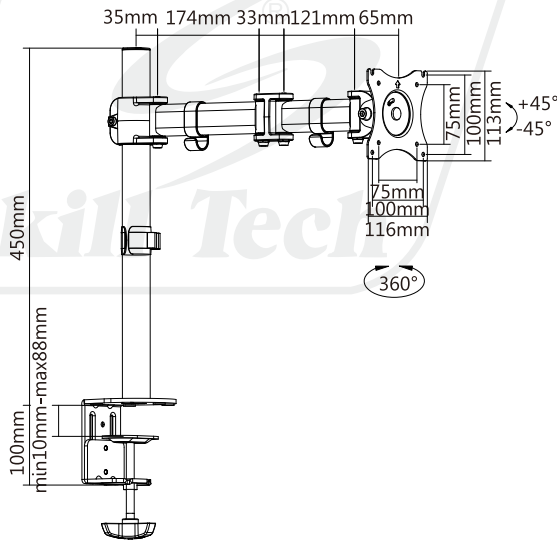

# SH 070-C012

## Economy Steel LCD VESA Desk Mount

For most 13"-27" LCD monitors

### Available For Curved Monitor

Screen Size  
**13"-27"**

Weight Capacity  
**8kg/17.6lbs**

Tilt Range  
**+45° ~ -45°**

Swivel Range  
**+90° ~ -90°**

Screen Rotation  
**+180° ~ -180°**

Cable Management

VESA Compatible  
**75x75 100x100**