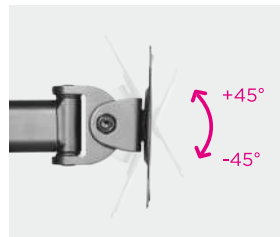

### Available For Curved Monitor

Screen Size  
**13"-27"**

Weight Capacity  
**8kg/17.6lbs**

Tilt Range  
**+45° ~ -45°**

Swivel Range  
**+90° ~ -90°**

Screen Rotation  
**+180° ~ -180°**

Cable Management

VESA Compatible  
**75x75 100x100**

Portrait and landscape orientation.

Freely adjusting height for an optimal ergonomic position.

Freely tilting for a desired viewing angle.

Added slots for holding tools in case of possible maintenance in future.