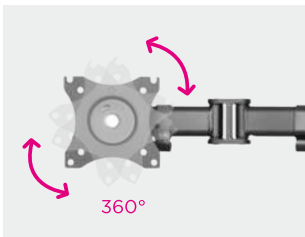

### Available For Curved Monitor

Screen Size  
**13"-27"**

Weight Capacity  
**8kg/17.6lbs**

Tilt Range  
**+45° ~ -45°**

Swivel Range  
**+90° ~ -90°**

Screen Rotation  
**+180° ~ -180°**

Cable Management

VESA Compatible  
**75x75 100x100**